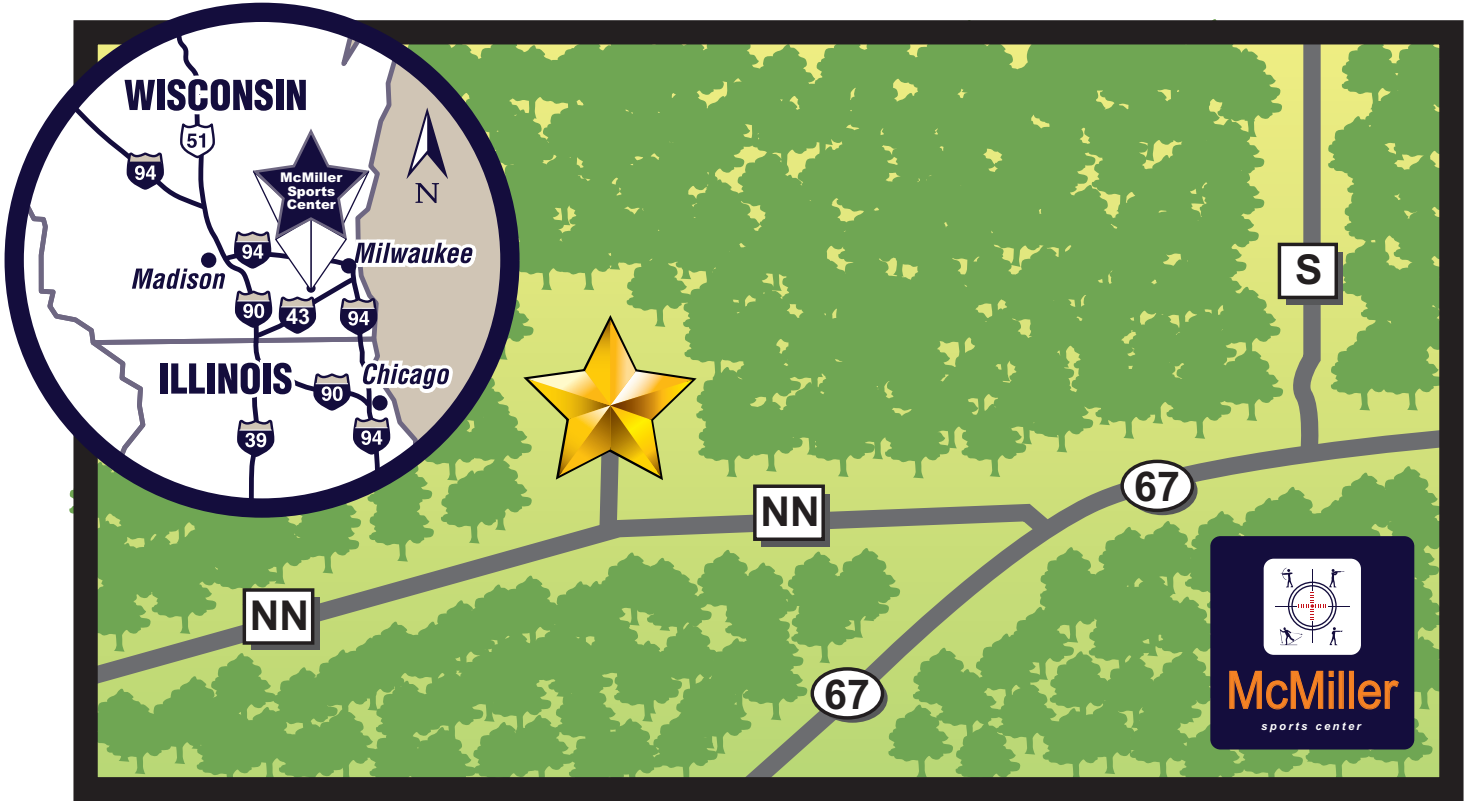

MCMILLER DRIVING DIRECTIONS

Madison & Milford Hills to McMiller

I-94 East towards Milwaukee
 Exit HWY 67
 Right on HWY 67 (South on Summit Avenue)
 Right on County Road Nn
 McMiller is on the Right

Milwaukee to McMiller

I-43 West Towards Beloit
 Exit HWY 83 (Mukwonago)
 Right on HWY 83 (North)
 Left on County Road Lo (West on Eagle Lake Ave)
 Left on HWY 67 (West)
 Right on County Road Nn
 McMiller is on the Right

Lake Geneva to McMiller

HWY 12 North
 Continue on HWY 67
 Left on NN
 McMiller is on the Right